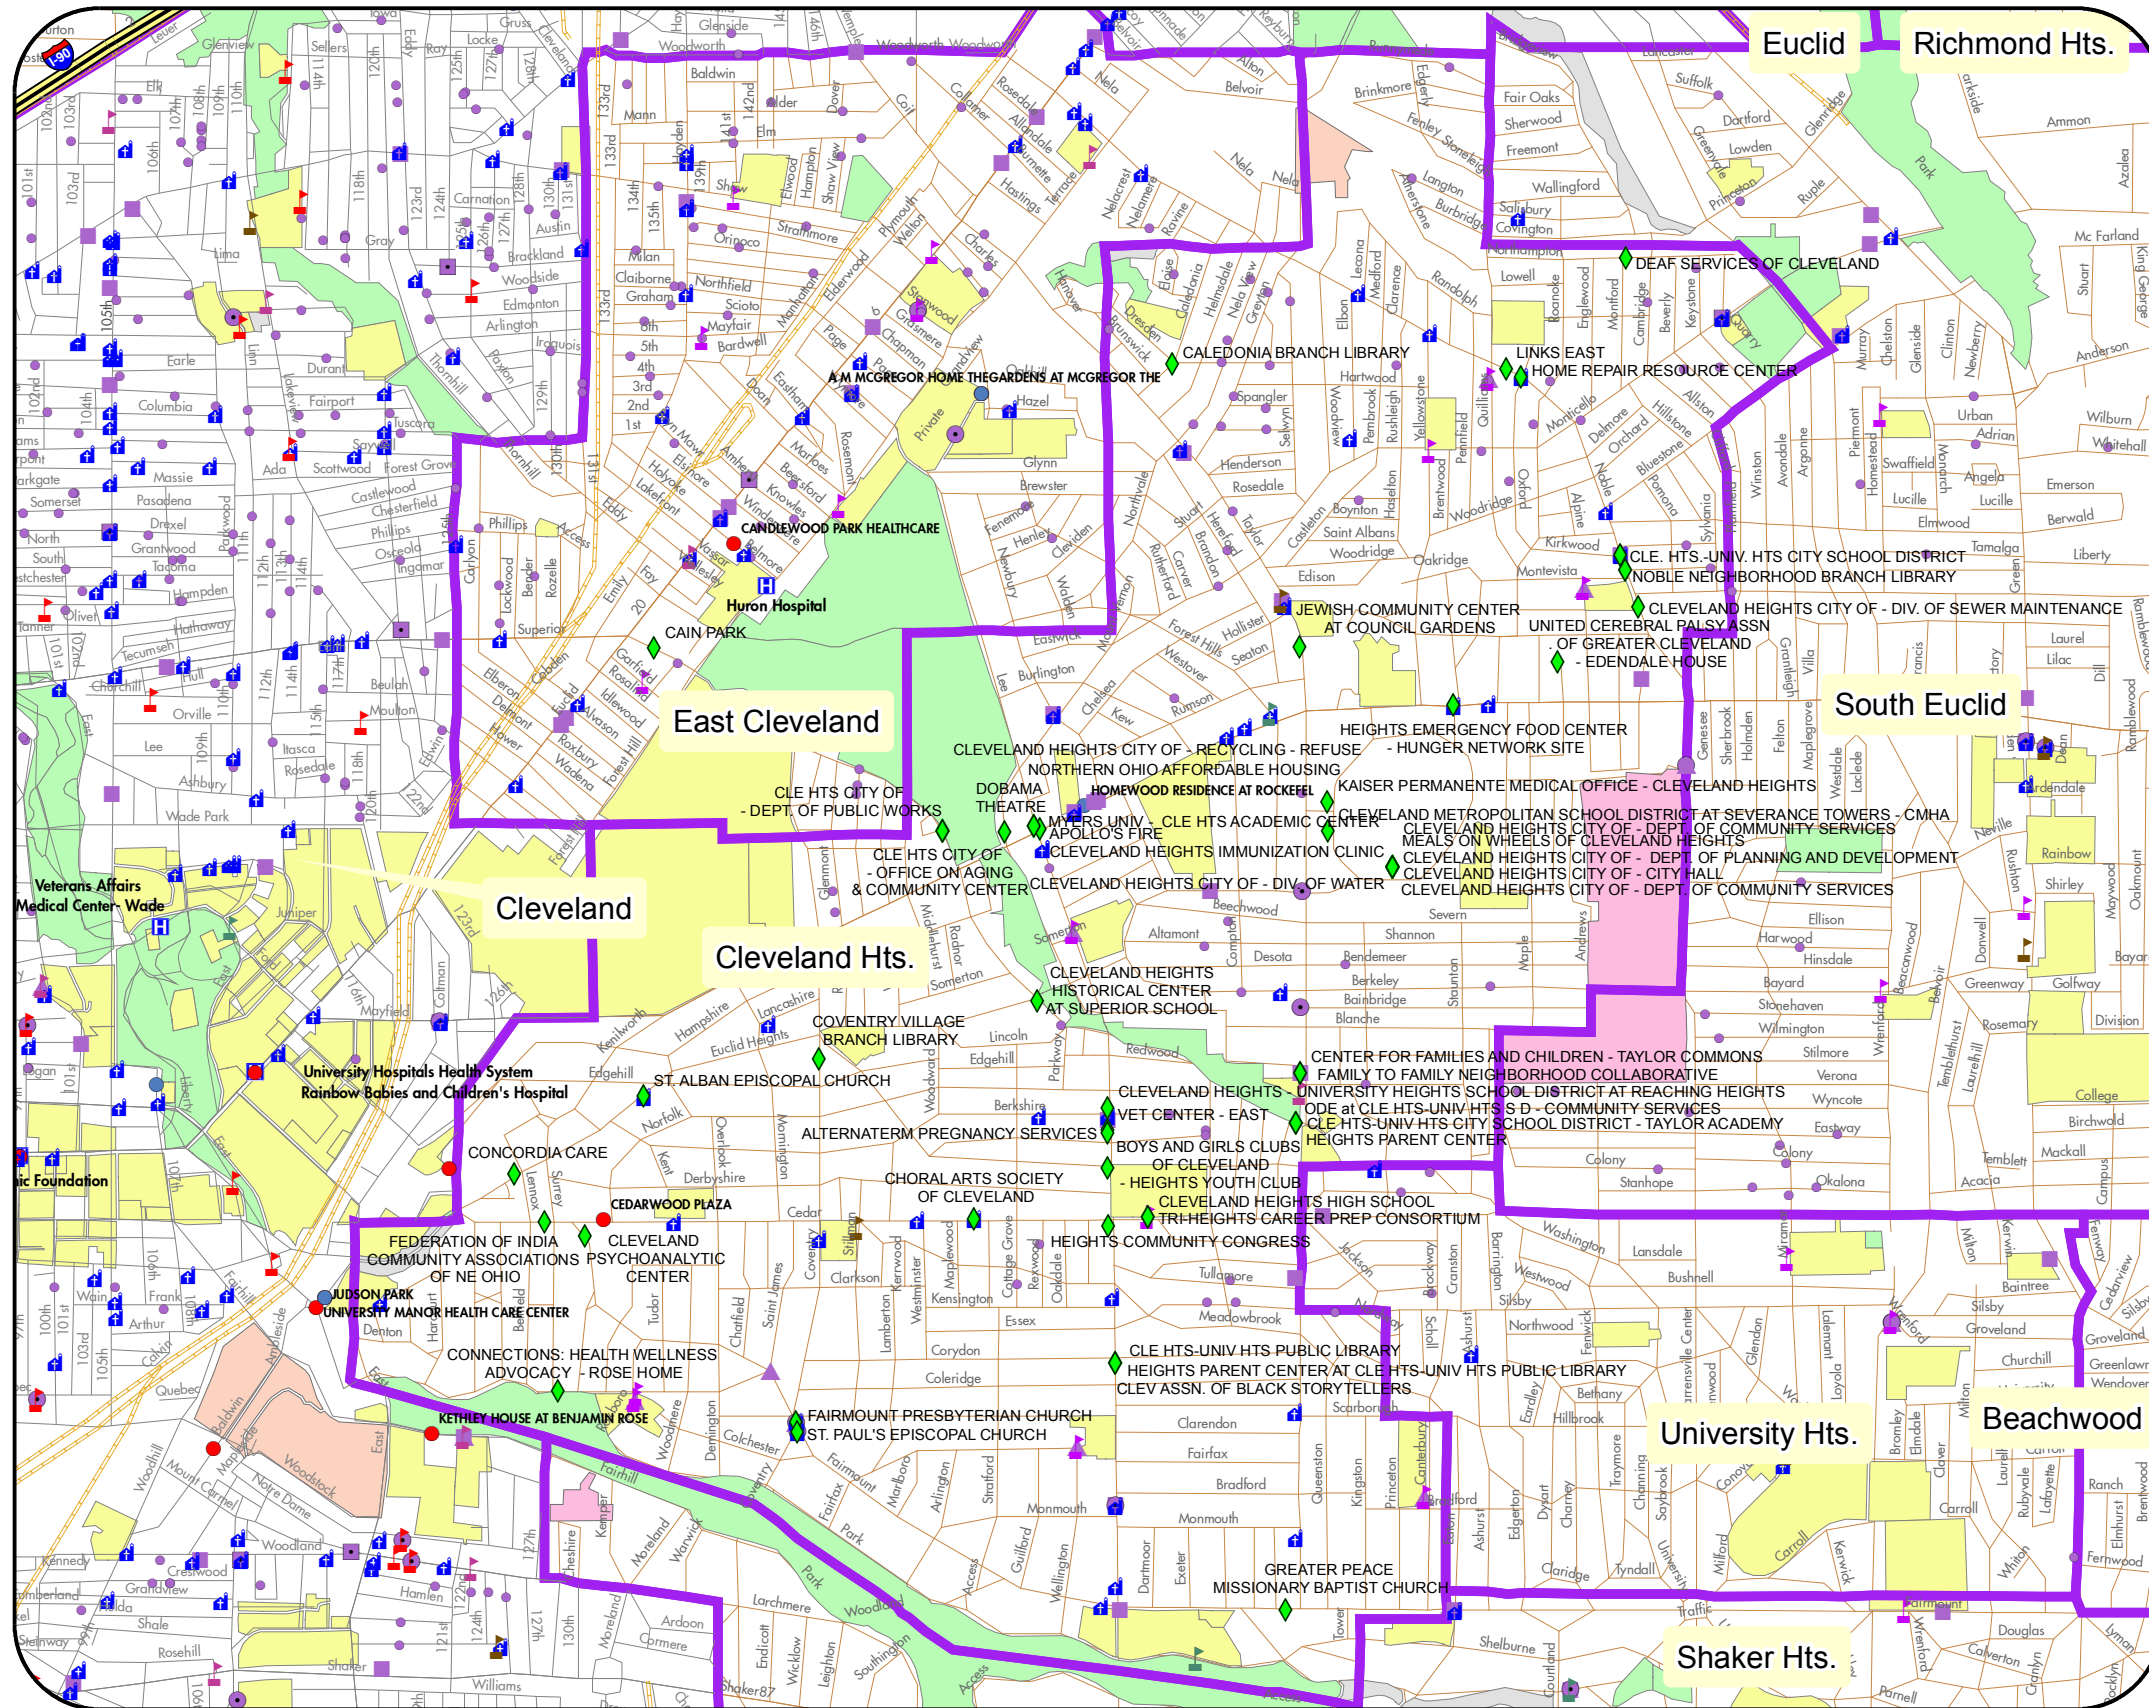

# Cleveland Heights

## With Community Services, Childcare, Schools, and Faith-Based Organizations

- ◆ Cleve Hts. Community Services
- Nursing Care Homes
- Residential Care Homes
- Childcare Service Types
  - Childcare Center
  - Preschool Program
  - ▲ School Age Program
  - Family Childcare
- Schools
  - ▲ Suburban Public
  - ▲ Catholic
  - ▲ Charter
  - ▲ Private
  - ▲ CMSD
- Faith-Based Organizations
- Hospitals
- Cleveland Boundary
- Municipalities
- Streets
- Highways and Interstates
- Rails
- Land Use
  - Institutional
  - Park
  - Open Space
  - Transportation/Utility
  - Recreational